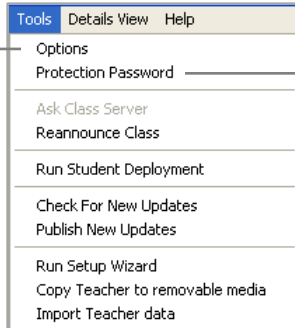

Netop develops and sells software solutions that enable swift, secure and seamless transfer of video, screens, sounds and data between two or more computers over the Internet. For more information, see www.netop.com.