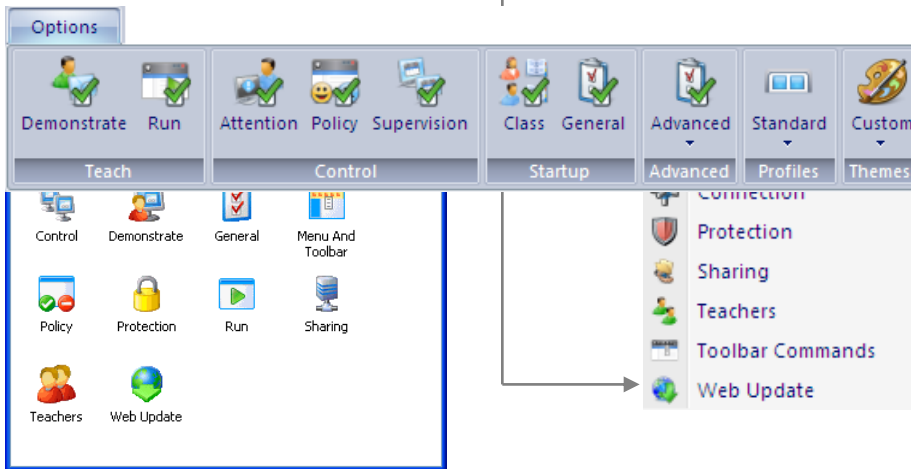

Netop develops and sells software solutions that enable swift, secure and seamless transfer of video, screens, sounds and data between two or more computers over the Internet. For more information, see www.netop.com.